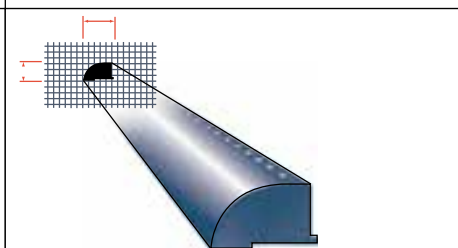

25mm Over Fascia Vent