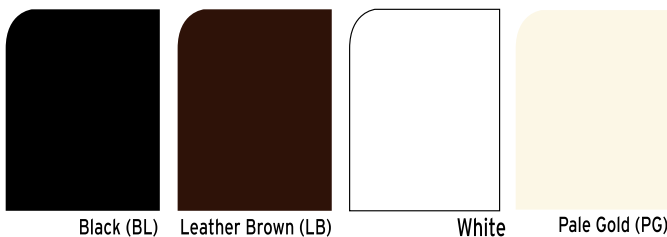

Mahogany (WGM)

Light Oak (WGO)

Black Ash (WGB)

Rosewood (WGR)

Irish Oak (WGI)

COLOUR OPTIONS

Freefoam's unique Roofline Colour collection with Colormax™ technology

Freefoam's innovative Colormax™ technology provides ground-breaking colour variety, colour matching and colourfastness. As a result specifiers, architects, contractors and homeowners are now empowered to put their individual mark on their house or project.

Black (BL)

Leather Brown (LB)

White

Pale Gold (PG)

COLORMAX™

Sable (SAB)

Storm Grey (SG)

Dark Grey (DG)

ANTHRACITE GREY (AG)

Wine Red (WR)

Regal Blue (RB)

Rustic Green (GREEN)